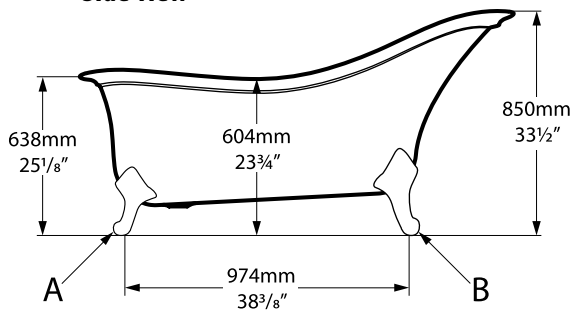

AB Aged bronze / Bronze antik / Bronze Vieilli / Bronce envejecido / Bronzo invecchiato

Related collections

Drayton 40 basin

Lido

Drayton

DRA-N-xx-NO

Top view

Rim Detail

Side view

Front view

Section BB

Section AA

*All measurements subject to +/-5% tolerance