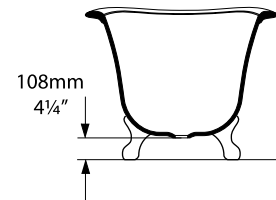

AB Aged bronze / Bronze antik / Bronze Vieilli / Bronce envejecido / Bronzo invecchiato

Related collections

Drayton 40 basin

Lido

Drayton

DRA-N-xx-NO

Top view

Rim Detail

Side view

Front view

Section BB

Section AA

*All measurements subject to +/-5% tolerance